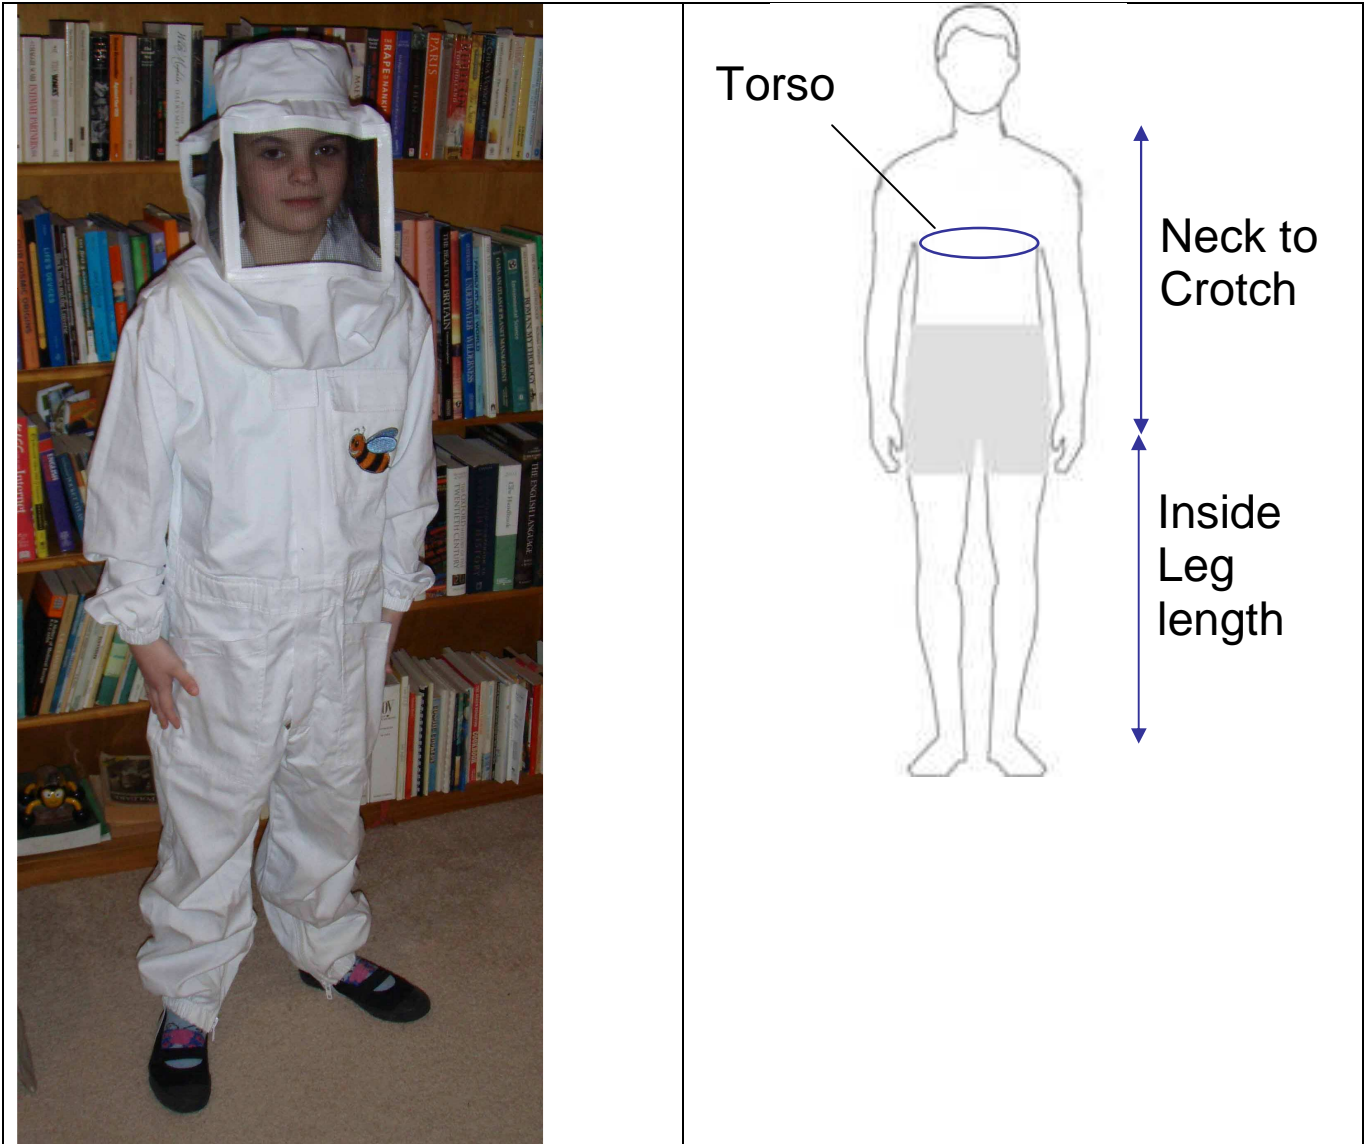

Bob's Beekeeping Supplies

Childrens Protective Overall

For sizes see table on next page:

Bob's Beekeeping Supplies, 79 Zig Zag Road, Eltham, Victoria 3095

03-9439-5410

Bob@bobsbeekeeping.com.au

www.bobsbeekeeping.com.au